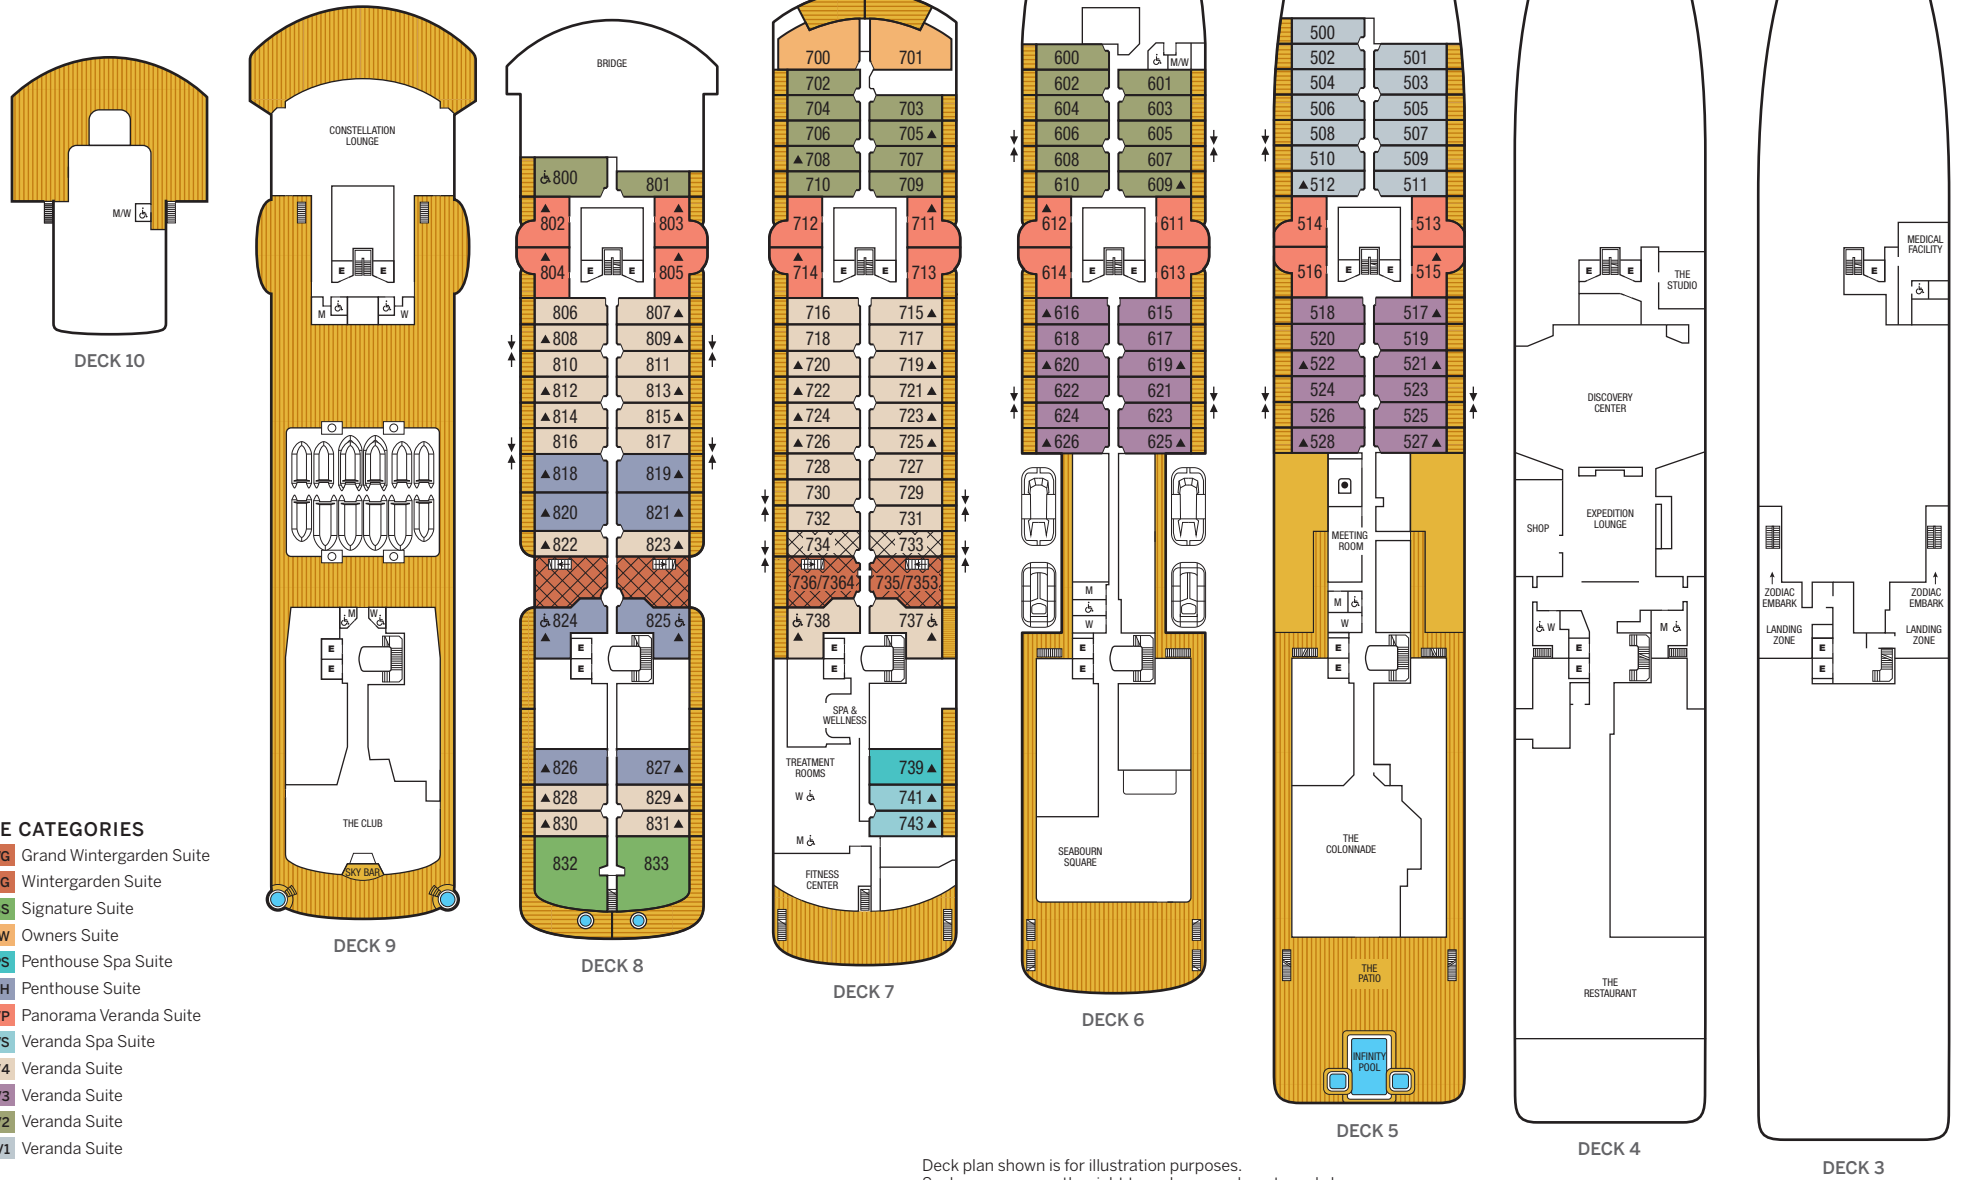

Seabourn Venture Seabourn Pursuit

DECK PLANS

- SUITE CATEGORIES**
- GRWG Grand Wintergarden Suite
 - WG Wintergarden Suite
 - SS Signature Suite
 - OW Owners Suite
 - PS Penthouse Spa Suite
 - PH Penthouse Suite
 - VP Panorama Veranda Suite
 - VS Veranda Spa Suite
 - V4 Veranda Suite
 - V3 Veranda Suite
 - V2 Veranda Suite
 - V1 Veranda Suite

↕ Connecting Suites
 When combining the following suites, their suite numbers change as follows:
 Suites 733 and 735 become Grand Wintergarden Suite 7353;
 suites 734 and 736 become Grand Wintergarden Suite 7364.

♿ Wheelchair Accessible Suites
 Suites 737 and 825 are wheelchair accessible, roll-in shower only, wheelchair accessible doorways. Suites 738, 800 and 824 are wheelchair accessible, transfer shower, wheelchair-accessible doorways.

- ▲ Third Guest Capacity Suite—sofa converts to the size of a twin bed to accommodate one guest
- E Elevator
- ☑ Self Service Launderette

Deck plan shown is for illustration purposes.
 Seabourn reserves the right to make amendments and changes.